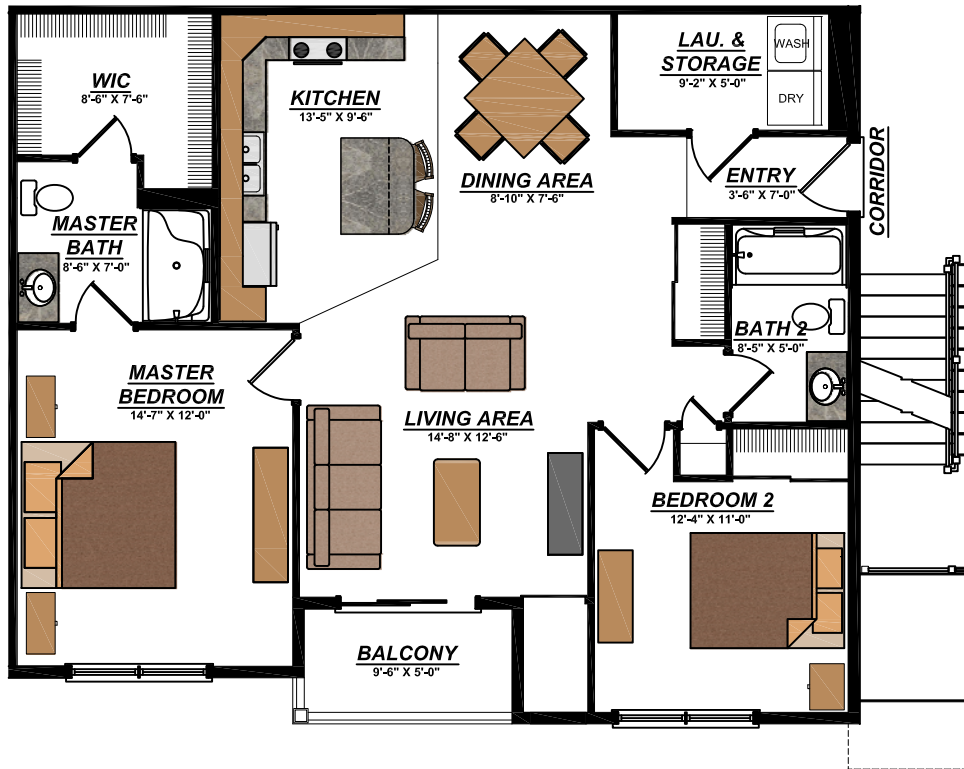

HOLLY TREE THE MAGNOLIA

LUXURY APARTMENT LIVING

- 2 Bedrooms
- 2 Baths
- 1,080 Square Feet

Suite Level

Community Amenities

- 24 hr Fitness Center
- Scenic Walking/Fitness Path
- Club House
- Courtyard Spaces
- Grilling Stations
- Beautiful Landscaping
- Snow Removal Included
- Quiet Location - Close Proximity
- Private Community & Streets
- Lawn & Landscaping Care Included
- Electronic Lock Club House Access

Apartment Amenities

- Noise Reducing Construction
- 9 Foot High Ceilings
- Private Covered Porch/Balconies
- Large Walk-in Closets
- Full Size Washer & Dryer
- Electronic Lock Apartment Access
- Ice Maker
- Open Floor plans
- Private Entrances
- Pre-wired High Speed Cable
- Mini Blinds at all windows
- Stainless Steel Kitchen Appliances