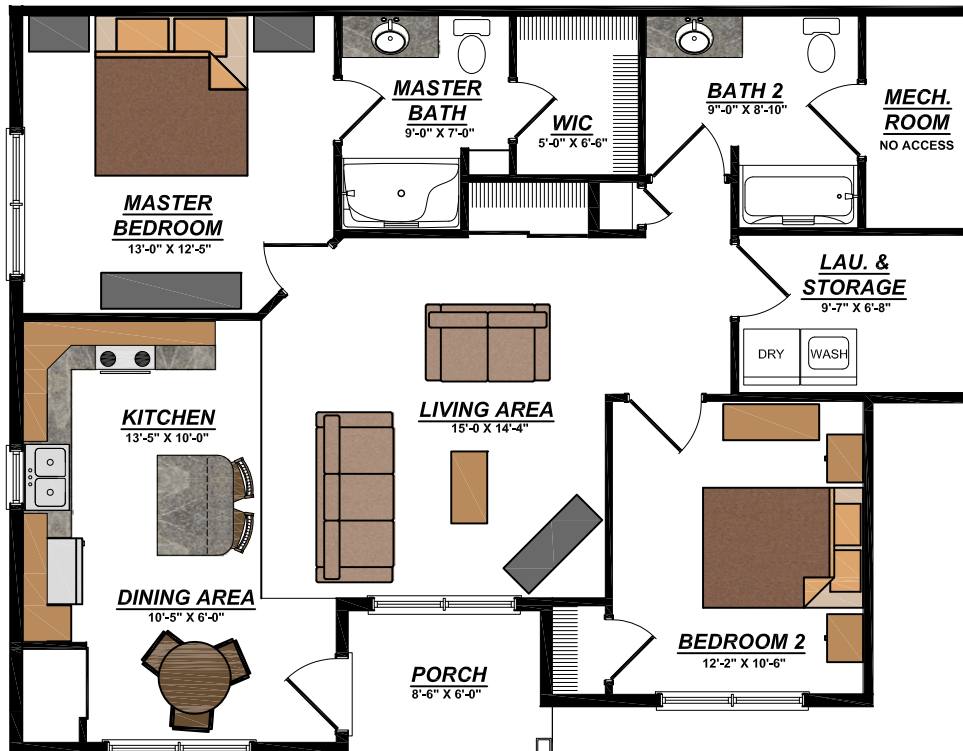

# HOLLY TREE

LUXURY APARTMENT LIVING

## THE TULIP

- 2 Bedrooms
- 2 Baths
- 1,116 Square Feet

### *Luxury Level*