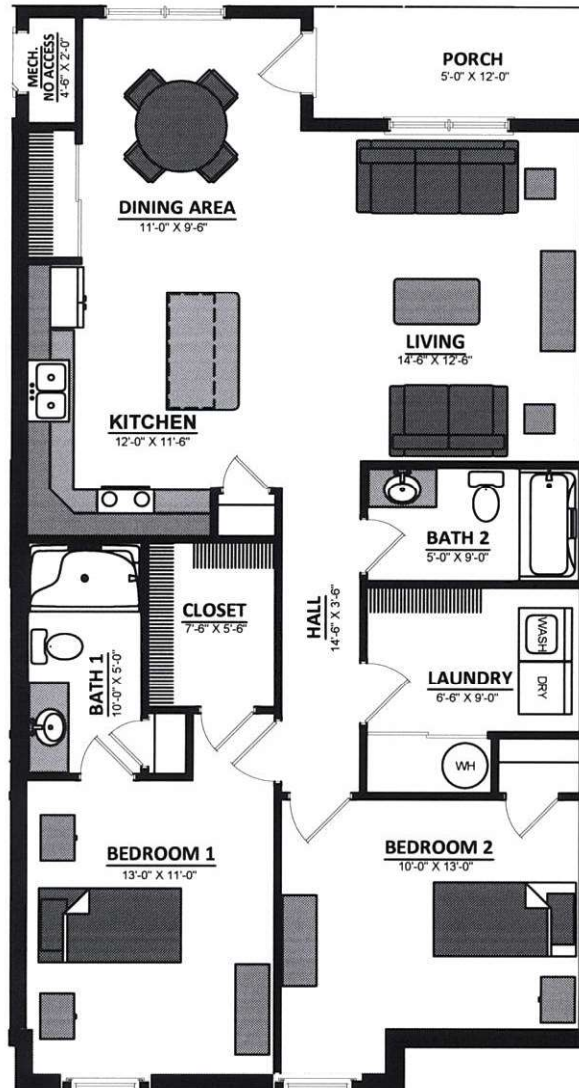

HOLLY TREE

LUXURY APARTMENT LIVING

700 POND VISTA LANE
UNIT 1B/1C

- 2 Bedrooms
- 2 Baths
- 1,184 Square Feet

Luxury Level

(First Floor)

Community Amenities

- 24 hr Fitness Center
- Scenic Walking/Fitness Path
- Club House
- Courtyard Spaces
- Grilling Stations
- Beautiful Landscaping
- Snow Removal Included
- Quiet Location - Close Proximity
- Private Community & Streets
- Lawn & Landscaping Care Included
- Electronic Lock Club House Access

Apartment Amenities

- Noise Reducing Construction
- 9 Foot High Ceilings
- Private Covered Porch/Balconies
- Large Walk-in Closets
- Full Size Washer & Dryer
- Electronic Lock Apartment Access
- Ice Maker
- Open Floor plans
- Private Entrances
- Pre-wired High Speed Cable
- Mini Blinds at all windows
- Granite Kitchen Countertops