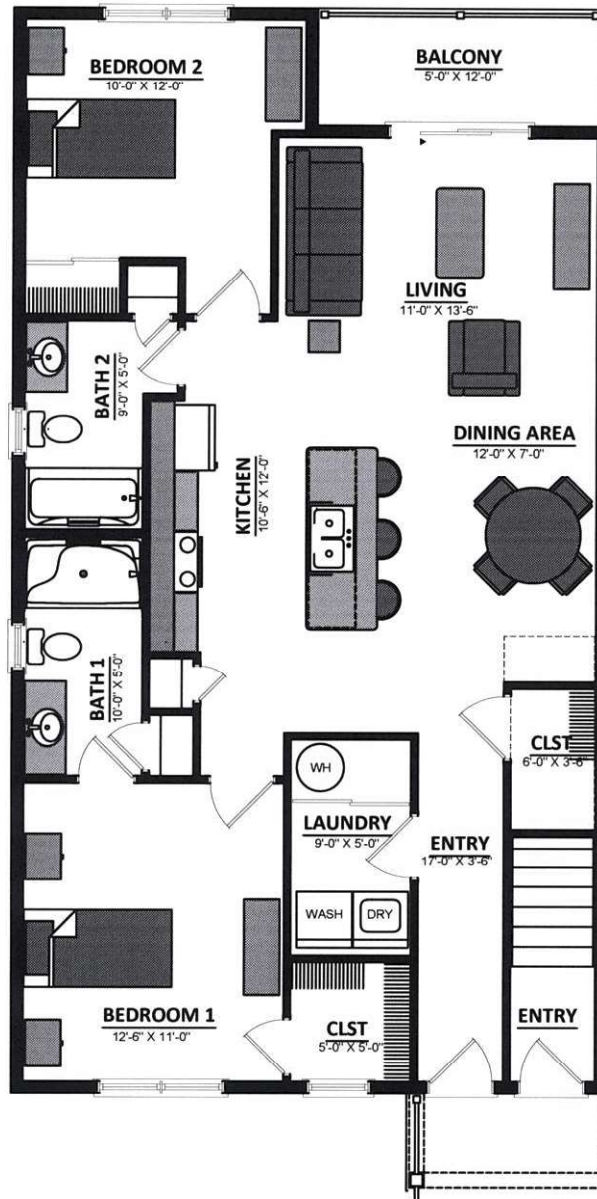

# HOLLY TREE

LUXURY APARTMENT LIVING

700 POND VISTA LANE

## UNITS 2A/2D

- 2 Bedrooms
- 2 Baths
- 1,106 Square Feet

## Suite Level

(Second Floor)