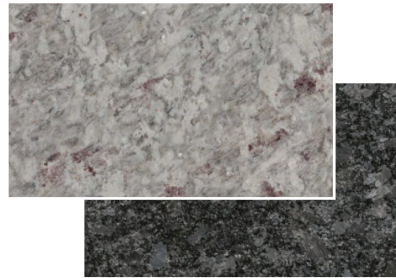

RIDGECREST IN WHITE
Kitchen and Dining Light

LEAP IN BRUSHED NICKEL
Pendant Lights

CLASSIC HANOVER
IN WHITE
Kitchen Cabinets

3" x 6" WHITE SUBWAY TILE
W/ LIGHT GRAY GROUT
Tile Backsplash

MOON WHITE
Granite Countertop with
Grey Stain Cabinets

SAND DUNE
Vinyl Plank Flooring

BLACK ASH
Granite Countertop with
White Cabinets

Same Finishes as the Above Photo - Lighting, Countertop, and Backsplash

CLASSIC HANOVER
IN GREY STAIN
Kitchen Cabinets

COLORS & MATERIALS PALETTE